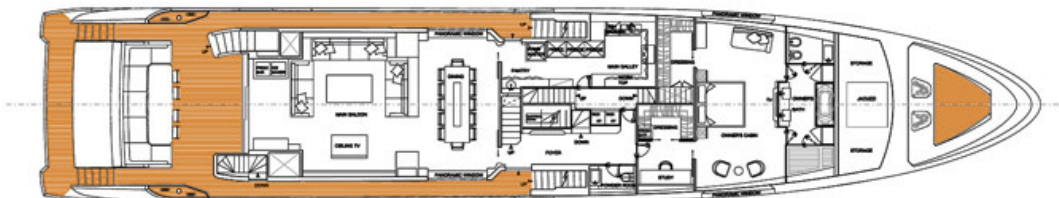

Specifications

Length overall	42.00 m
Beam overall	8.50 m
Draft	2.30 m
Material	GRP
Cabines	6 + 4*
Head compartments	6 + 2*
Engine	2 x MTU 12V 4000M93L 3.460 hp (2580 kw)
Fuel capacity	35000 l
Water capacity	4000 l
Max speed	22.00 knots
Cruising speed	17.00 knots
Range	1250 miles

Обеденная зона на главной палубе

Гостевая каюта

Массажная комната

Каюта владельца

Салон на второй палубе

Салон на главной палубе

Sundeck

Sundeck

Салон на второй палубе

VIP-каюта на второй палубе

Flybridge

Upper deck

Main deck

Technical characteristics

Length overall	42.00 m	Range	1250 nm
Beam overall	8.50 m	Fuel capacity	35000 l
Draft	2.30 m	Water capacity	4000 l
Engine	2 x MTU 12V 4000M93L 3.460 hp (2580 kw)	Cabins	6 + 4*
Max speed	22.00 knots	Berths	12 + 8*
Cruising speed	17.00 knots	Head compartments	6 + 2*
		Material	GRP

Regulations UNI ISO 8666

The levels of performance described apply to a standard craft (with standard equipment installed) with clean hull, propeller and rudders. Moreover, it is specified that such levels of performance were achieved under favourable sea and wind conditions (1 on the Beaufort scale and 1 on the Douglas scale); in the case of diverse or less favourable sea conditions performance levels may vary considerably.