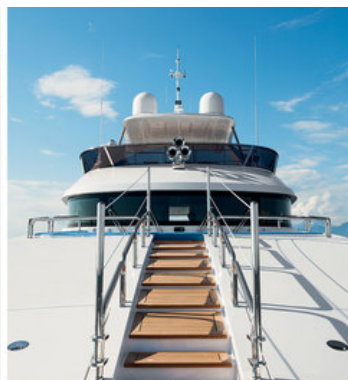

Benetti 108 Tradition Supreme | 2018

New yacht

Price in Europe

11 200 000 €

VAT not paid

Short description

Specifications

Length overall	32.98 m
Beam overall	7.25 m
Draft	2.00 m
Material	GRP
Cabines	5 + 3
Head compartments	5 + 3
Engine	2 x MAN V8 1000 hp
Fuel capacity	21500 l
Water capacity	3500 l
Max speed	13.50 knots
Cruising speed	12.50 knots
Range	1800 miles

Exterior

Exterior

Exterior

Upper helm

Sundeck

Sundeck

Upper deck

Upper deck

Upper deck

Upper deck

Cockpit

Exterior

Wheelhouse

Salon

Salon

Salon