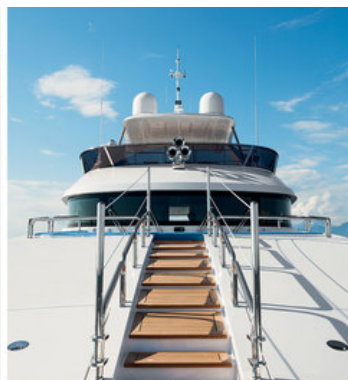

Benetti 108 Tradition Supreme | 2018

New yacht

Price in Europe

11 200 000 €

VAT not paid

Short description

Specifications

Length overall	32.98 m
Beam overall	7.25 m
Draft	2.00 m
Material	GRP
Cabines	5 + 3
Head compartments	5 + 3
Engine	2 x MAN V8 1000 hp
Fuel capacity	21500 l
Water capacity	3500 l
Max speed	13.50 knots
Cruising speed	12.50 knots
Range	1800 miles

Exterior

Exterior

Exterior

Upper helm

Sundek

Sundek

Upper deck

Upper deck

Upper deck

Upper deck

Cockpit

Exterior

Wheelhouse

Salon

Salon

Salon