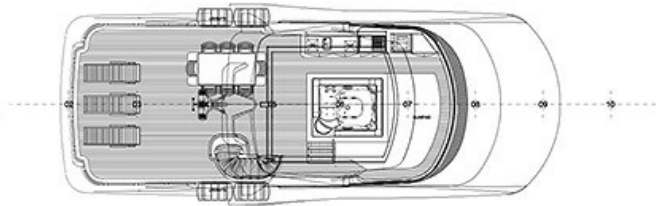

General view

Sundeck

Upper deck