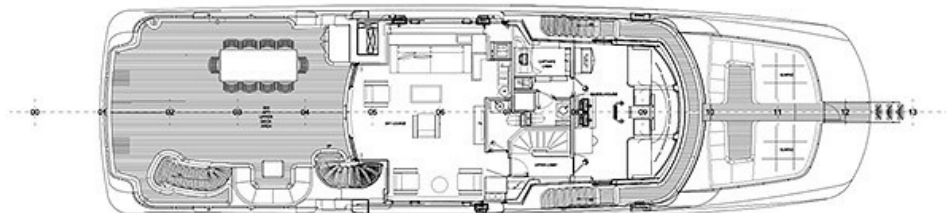

### Specifications

Length overall	36.90 m
Beam overall	8.18 m
Draft	2.14 m
Material	GRP
Cabines	5 + 4
Head compartments	5 + 2
Engine	2 x CAT C32 ACERT V12 1600 hp
Fuel capacity	42500 l
Water capacity	7700 l
Max speed	15.10 knots
Cruising speed	14.10 knots

The owner's cabin

The owner's cabin

The owner's cabin

Guest cabins

General view

Sundeck

Upper deck

## Technical characteristics

---

Length overall	36.90 m	Fuel capacity	42500 l
Beam overall	8.18 m	Water capacity	7700 l
Draft	2.14 m	Cabins	5 + 4
Engine	2 x CAT C32 ACERT V12 1600 hp	Berths	10 + 7
Max speed	15.10 knots	Head compartments	5 + 2
Cruising speed	14.10 knots	Material	GRP
		Interior design	Francois Zuretti
		Builder	Stefano Righini