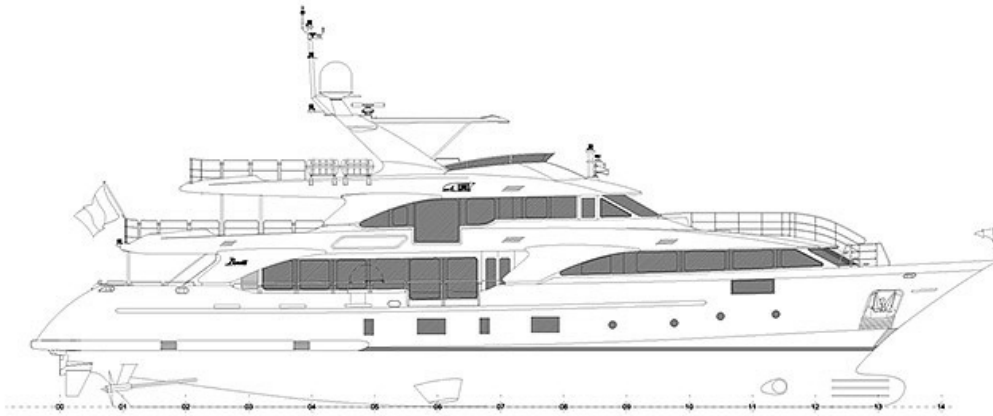

### Specifications

Length overall	36.90 m
Beam overall	8.18 m
Draft	2.14 m
Material	GRP
Cabines	5 + 4
Head compartments	5 + 2
Engine	2 x CAT C32 ACERT V12 1600 hp
Fuel capacity	42500 l
Water capacity	7700 l
Max speed	15.10 knots
Cruising speed	14.10 knots

The owner's cabin

The owner's cabin

The owner's cabin

Guest cabins

General view

Sundeck

Upper deck

## Technical characteristics

---

Length overall	36.90 m	Fuel capacity	42500 l
Beam overall	8.18 m	Water capacity	7700 l
Draft	2.14 m	Cabins	5 + 4
Engine	2 x CAT C32 ACERT V12 1600 hp	Berths	10 + 7
Max speed	15.10 knots	Head compartments	5 + 2
Cruising speed	14.10 knots	Material	GRP
		Interior design	Francois Zuretti
		Builder	Stefano Righini