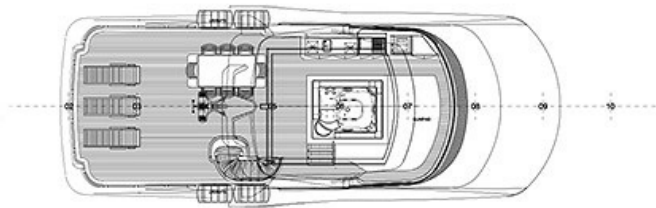

General view

Sundeck

Upper deck